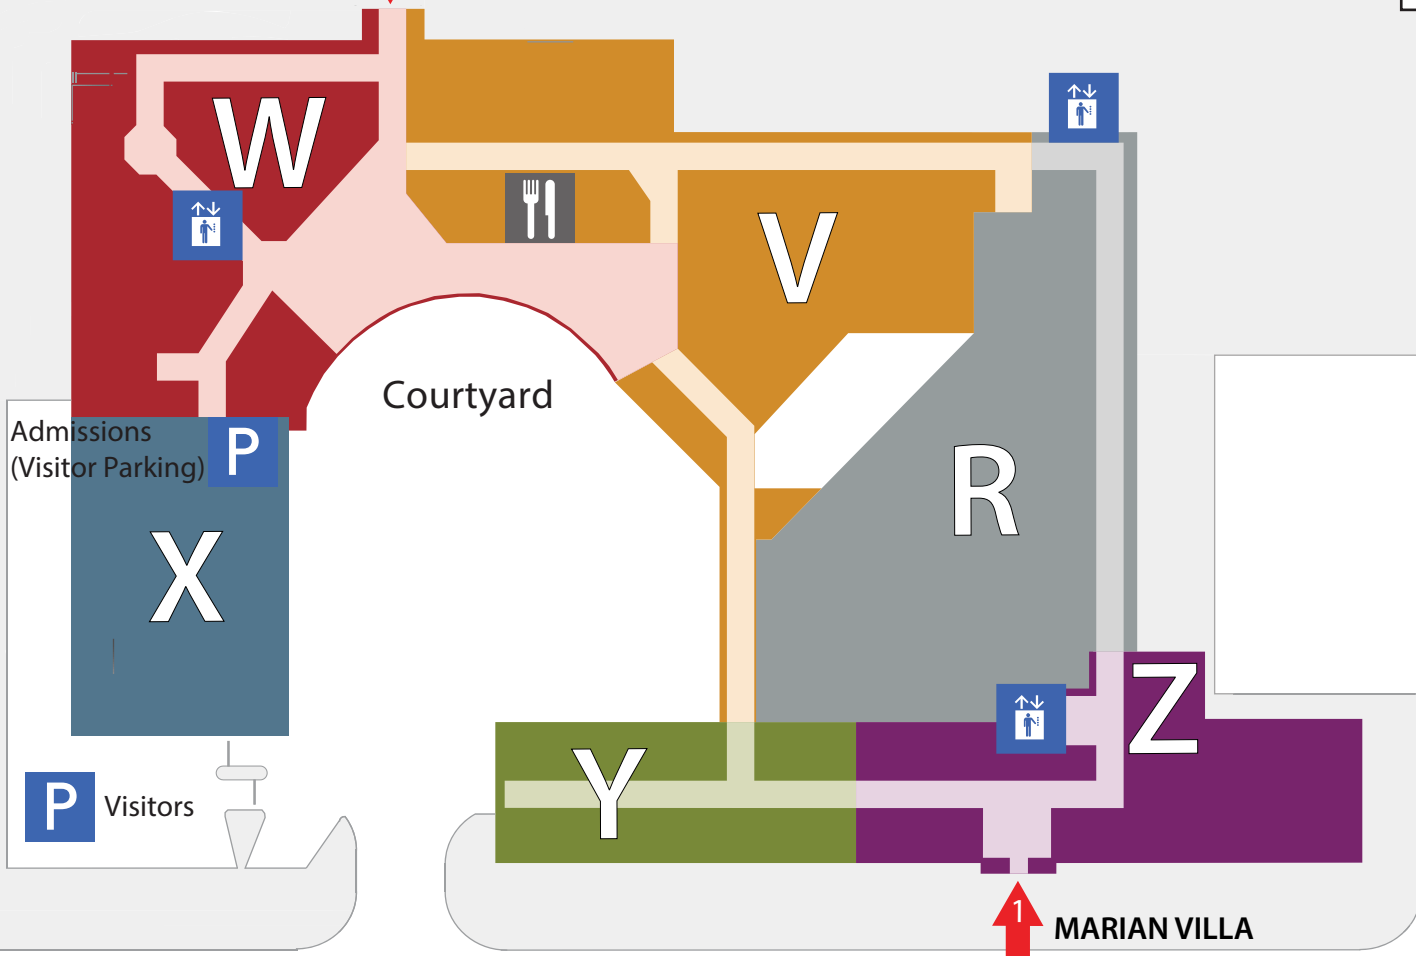

Grosvenor Street

2
ST. MARYS

St. George Street

Richmond Street

College Avenue

1
MARIAN VILLA

Legend

-  Parking
-  Zone Elevators
-  Cafeteria
-  Bus Stop
-  Entrance

Zone Colour

-   
-   