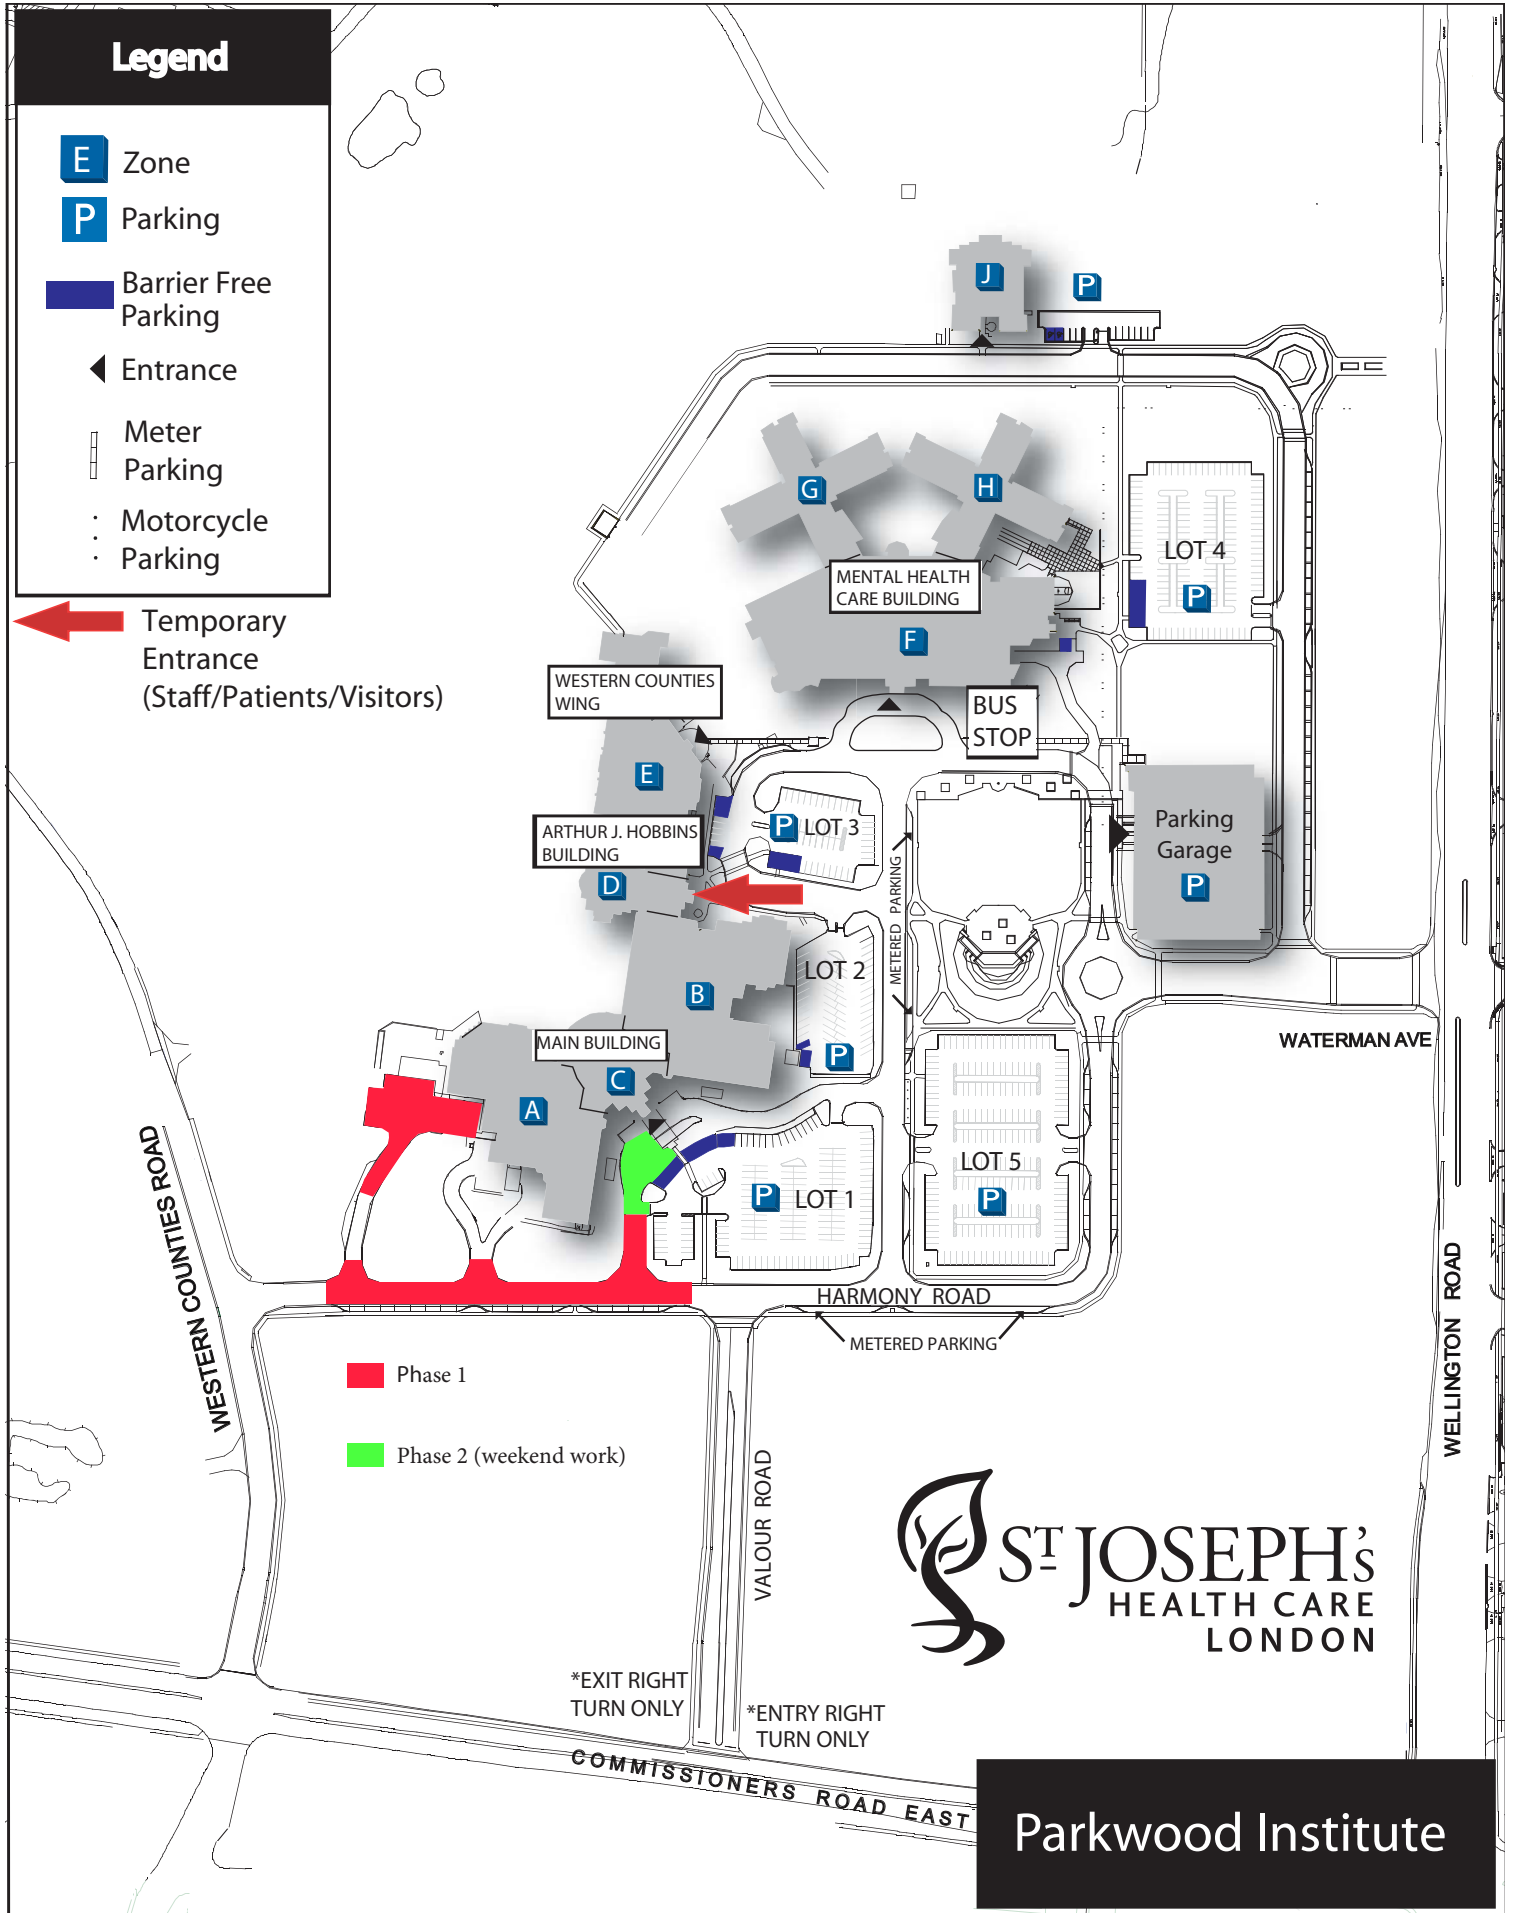

Legend

- E Zone
- P Parking
- Barrier Free Parking
- ◀ Entrance
- Meter Parking
- ⋮ Motorcycle Parking

← Temporary Entrance (Staff/Patients/Visitors)

- Phase 1
- Phase 2 (weekend work)

*EXIT RIGHT TURN ONLY
*ENTRY RIGHT TURN ONLY